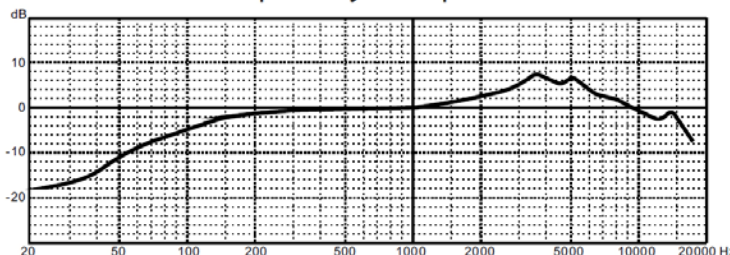

Frequency Response