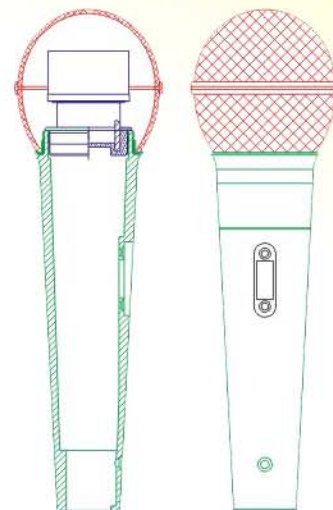

Avlex Corporation

9900 Pflumm #19

Shawnee Mission, KS 66215 USA

Tel: (913) 906-9216 Toll Free: (877) 447-9216

Fax: (913) 906-9225 E-mail: sales@avlex.com

Webpage: www.avlex.com

Midland Canada

385 Wilsey Road

Fredericton NB

CANADA E3B5N6

Tel: (800) 517-0003

Webpage: www.midland-canada.com