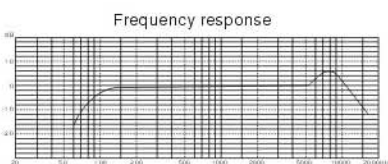

Features

- Nd magnet
- Durable steel mesh grill housing
- Wide frequency response
- Solid zinc alloy die-cast microphone body
- Colorful display carton
- ECO-88S features steel ball ON/OFF switch for smooth operation

Specifications

- Type: Dynamic Microphone
- Polar Pattern: Cardioid
- Frequency Response: 80~12000Hz
- Sensitivity: -53dBV/pa (2.2mv/pa)
- Rated Impedance: 500Ω
- Connector: Silver-plated 3-pin XLR
- Dimensions: $\Phi 2 \frac{1}{8}$ "(max) x 7 $\frac{1}{8}$ "
- Net Weight: 8 0z.