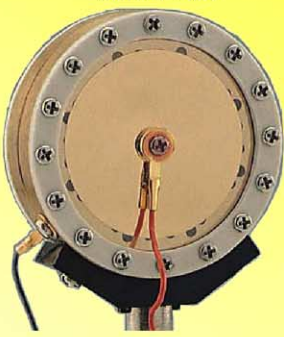

Actual Size

Superlux[®]

CM-H8G

Large Diaphragm Condenser Microphone with Multiple Polar Pattern Flexibility

Description

The CM-H8G is a true large 1" diaphragm microphone coupled to tube circuitry to give a rich, natural sound, yet also offering the added advantage of a truly flexible pick-up pattern. Nine different polar patterns, from Omni through Cardioid to Fig. 8, can be easily selected by the user, giving it unparalleled versatility in broadcast, studio and live sound applications. Careful craftsmanship gives this microphone its extraordinary dynamic range and warm, natural sound blending the best of classic tube heritage with the latest in modern state-of-the-art studio condenser microphone engineering at a very attractive price.

Features

- Large 1" diameter, ultra thin 3um membrane gold evaporated capsule
- Switchable polar pattern (9 patterns available)
- Flat wide frequency response and extraordinary wide dynamic range
- Tube circuits, providing true natural sound quality
- Microphone and accessories packaged in a durable aluminum case

Specifications

- Type: Condenser Microphone
- Element: Pressure Gradient
- Polar Pattern: Omni/Cardioid/"8"
- Frequency Response: 30-2000Hz
- Sensitivity: 25/40/25 mv/pa
- Rated Impedance: 200•
- Equivalent Noise Level: 18/14/dB (A weighted IEC/DIN651)
- Max. SPL: 146/142dB (THD ≤ 1% 1000Hz)
- External Power Supply: PS-3 power supply
- Microphone Cable: 25ft. (7.5m) special cable with 7 pin connector on each end
- Dimensions: $\Phi 2 \frac{1}{8}'' \times 7 \frac{15}{16}''$
- Weight: 19.8 oz. (single microphone)

Accessories

- Supplied with HM-7 elastic suspension shock mounted on HM-8 swivel adaptor mount
- Supplied with CM-1 foam windscreens
- Supplied with PS-3 power supply
- Supplied with 25ft. (7.5m) special cable with 7 pin Connector on each end
- Supplied with $\Phi 3/8'' \times 5 \frac{7}{8}''$ power cable