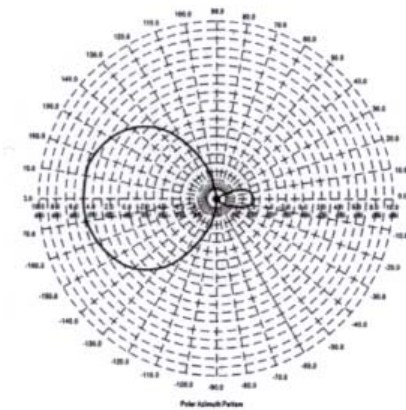

Radiation Pattern

E-Plane Pattern