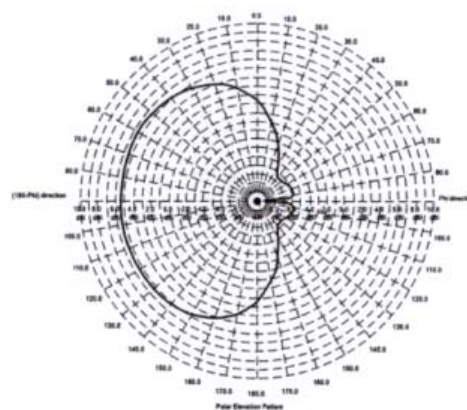

H-Plane Pattern

AVLEX CORPORATION

9900 Pflumm # 19 Shawnee Mission, Kansas 66215 USA
Phone (913) 906-9216 Fax (913) 906-9225 Toll Free 877-477-9216
www.avlex.com